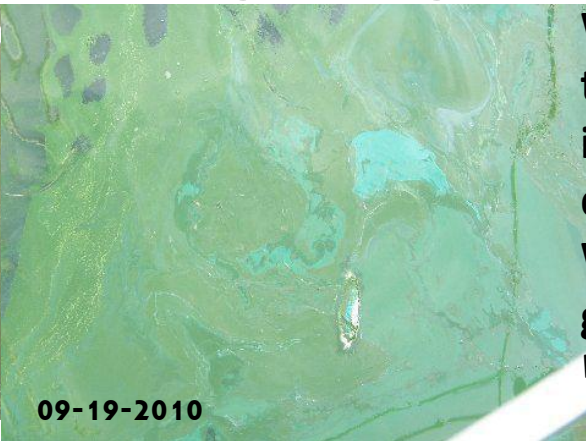

Grand Lake St. Marys Ohio Inland Lake

Summer of 2010 – Ohio EPA warns no boating, no contact

Western Lake Erie 2010

Western Lake Erie is in serious trouble. Grand Lake St. Marys is the warning. What are we doing to reduce nutrients ??? Why are we letting Lake Erie get so very sick again????
Western Lake Erie Waterkeeper